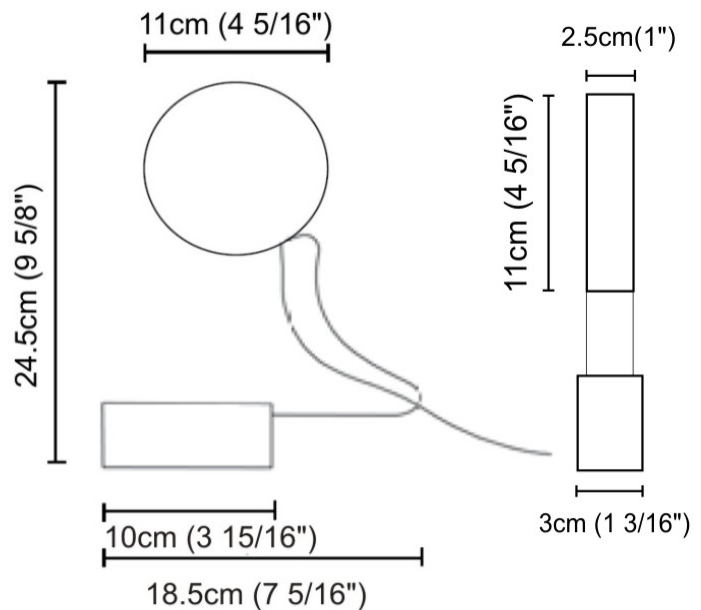

DO NOT DISTURB PORTABLE

D134023-

base number   Finish
Options

1. To build a product code in our configurator select the specify button on the base model # product page
2. To build a manual product code on this datasheet choose from the options listed below in blue font and add the suffix to the base model #

GENERAL

Series: Do Not Disturb
Partner: Knikerboker
Division: Design
Installation: Portable
Product Type: Table
Mounting Location: Table
Light Distribution: Direct / Indirect

PHYSICAL

Shape: Round
Length (mm): 185
Length (in): 7 ⁵/₁₆
Width (mm): 30
Width (in): 1 ³/₁₆
Height (mm): 245
Height (in): 9 ⁵/₁₆
Diffuser: Opal
Fixture Finish: EWH / EBK / MAN / COF / PRD / SLF / GLF / CLF / BRL
Fixture Material: Metal

ELECTRICAL

Lamp Type: LED
Input Wattage (W): 8
Total Output Wattage (W): 7
Dimming: Non-Dimmable
Driver Included: Yes
Driver Location: Integrated
Driver Type: Constant Voltage - 120Vac
Driver Class: Class 2
Input Voltage (V): 120
Output Voltage (V): 24

LED

Number of LEDs: 1
Color Temperature (°K): 3000
Max. Delivered Lumen (lm): 1000
CRI: >85 CRI
Lamp Life (hrs): 50000

OPTICAL

RATINGS AND CERTIFICATIONS

Certified By: Certified for North American Standards
IP rating: IP20