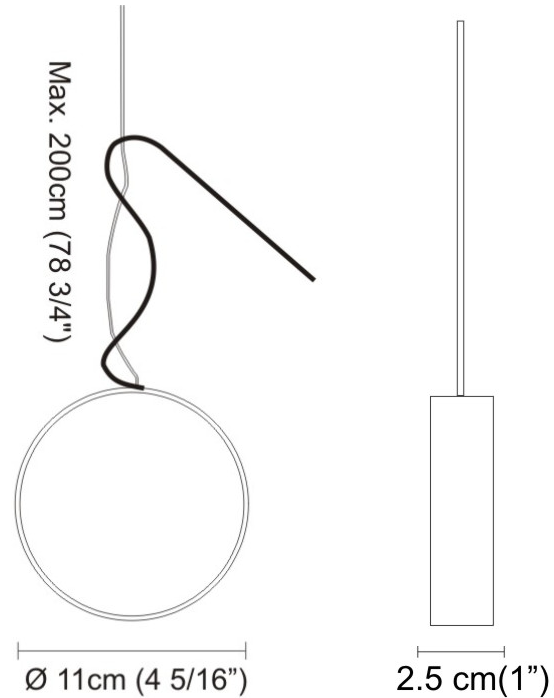

D131053-

base number   Finish
Options

1. To build a product code in our configurator select the specify button on the base model # product page
2. To build a manual product code on this datasheet choose from the options listed below in blue font and add the suffix to the base model #

GENERAL

Series: Do Not Disturb
Partner: Knikerboker
Division: Design
Installation: Suspension
Product Type: Pendant
Mounting Location: Ceiling
Light Distribution: Direct / Indirect

PHYSICAL

Shape: Round
Length (mm): 185
Length (in): 7 ⁵/₁₆
Width (mm): 25
Width (in): 1
Max. Overall Height (mm): 2000
Max. Overall Height (in): 78 ³/₄
Diffuser: Opal
Fixture Finish: EWH / EBK / MAN / COF / PRD / SLF / GLF / CLF / BRL
Fixture Material: Metal
Cable Details: Silicon Coaxial Cable 1500mm

ELECTRICAL

Lamp Type: LED
Input Wattage (W): 8
Total Output Wattage (W): 7
Dimming: 0-10V Dimming / Phase Dimming (120Vac Only)
Driver Included: Yes
Driver Location: Integrated
Driver Type: Constant Voltage - 120 / 277Vac
Driver Class: Class 2
Input Voltage (V): 120 - 277
Output Voltage (V): 24
Upon Request: (Not included - see components) Remote: 0-10Vdc dimming / (Included) Integral: Phase dimming @120Vac only / Non-dimming 277Vac

LED

Number of LEDs: 1
Color Temperature (°K): 3000
Nominal Lumen (lm): 1000
CRI: >85 CRI
Lamp Life (hrs): 50000

OPTICAL

RATINGS AND CERTIFICATIONS

Certified By: Certified for North American Standards
IP rating: IP20